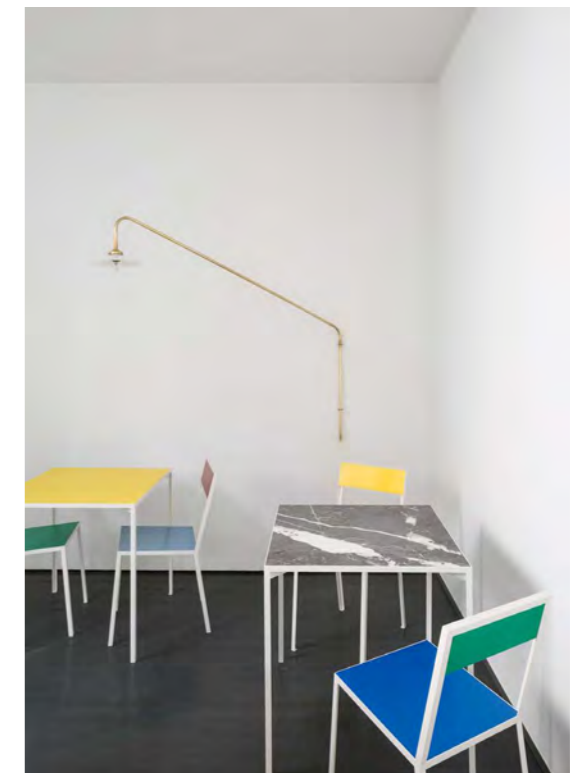

catalogue retail

table s

MATERIAL	lacquered (white) steel frame with polyethylene (pink, yellow, light blue, green or brown-red) or marble top
SIZE	70 cm x 70 cm x 73 cm
PRICE	€ 2200 (polyethylene) <i>price exclusive vat - exclusive transport cost</i>

muller van severen

marble bench

MATERIAL variations of marble

SIZE 175 cm x 37,5 cm x 40cm

PRICE € 4600
price exclusive vat - exclusive transport cost

catalogue retail

round table

MATERIAL rusted or lacquered (red) steel frame with polyethylene top (pink, yellow or light blue)