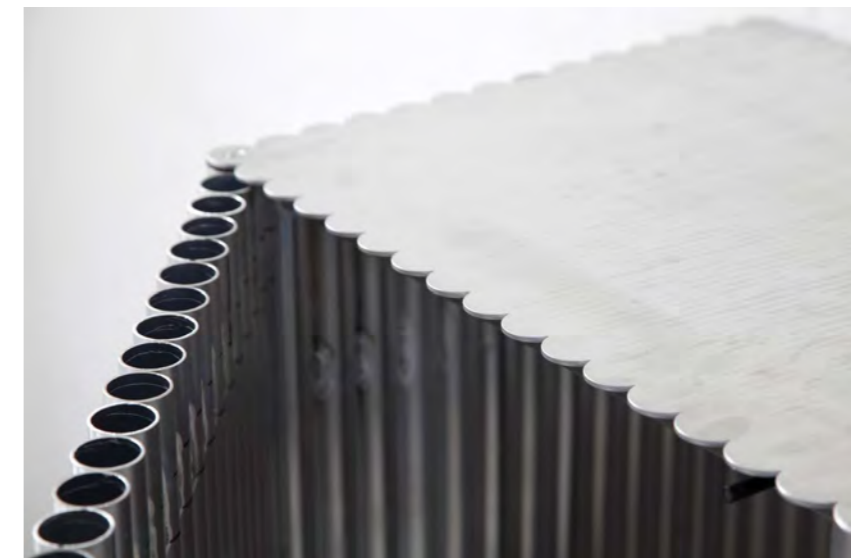

muller van severen

MATERIAL	aluminium

SIZE	55 cm x 42 cm x 52 cm

PRICE	€ 4000 <i>price exclusive vat - exclusive transport cost</i>

---

catalogue retail

MATERIAL	aluminium

SIZE	150 cm x 42 cm x 52 cm

PRICE	€ 6000 <i>price exclusive vat - exclusive transport cost</i>