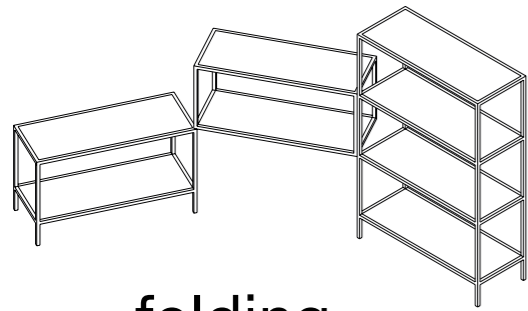

installation small

muller van severen

MATERIAL	unlacquered or lacquered (white) steel frame with polyethylene shelves and natural leather seat <i>(dismountable into two pieces)</i>
SIZE	121 cm x 80 cm x 180 cm
PRICE	€ 5700 <i>price exclusive vat - exclusive transport cost</i>

marble box

catalogue retail

MATERIAL	variations of marble
SIZE	57cm x 32cm x 35cm
PRICE	€ 2200 <i>price exclusive vat - exclusive transport cost</i>

muller van severen

folding shelves

MATERIAL	aluminium, rusted steel and brass
SIZE	300 cm x 40 cm x 147 cm (extended)
PRICE	€ 10 500 - limited edition 8 + 2 ap <i>price exclusive vat - exclusive transport cost</i>