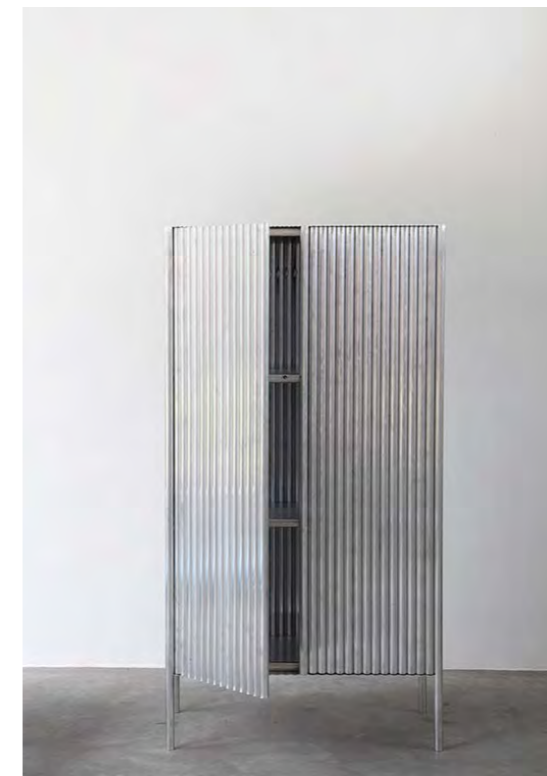

SIZE 90 cm x 42 cm x 176 cm

PRICE € 7100
price exclusive vat - exclusive transport cost

ombra block

MATERIAL	100% Himalayan wool
SIZE	standard size 230cm x 300cm
PRICE	for all information please contact: cc-tapis