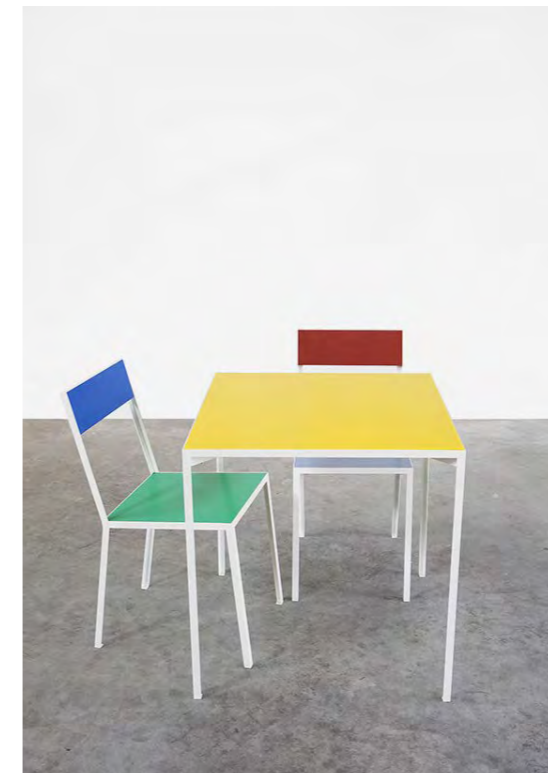

catalogue retail

table s

MATERIAL	lacquered (white) steel frame with polyethylene (pink, yellow, light blue, green or brown-red) or marble top
SIZE	70 cm x 70 cm x 73 cm
PRICE	€ 2200 (polyethylene) <i>price exclusive vat - exclusive transport cost</i>

muller van severen

marble bench

MATERIAL variations of marble

SIZE 175 cm x 37,5 cm x 40cm

PRICE € 4600
price exclusive vat - exclusive transport cost

catalogue retail

round table

MATERIAL rusted or lacquered (red) steel frame with polyethylene top (pink, yellow or light blue)