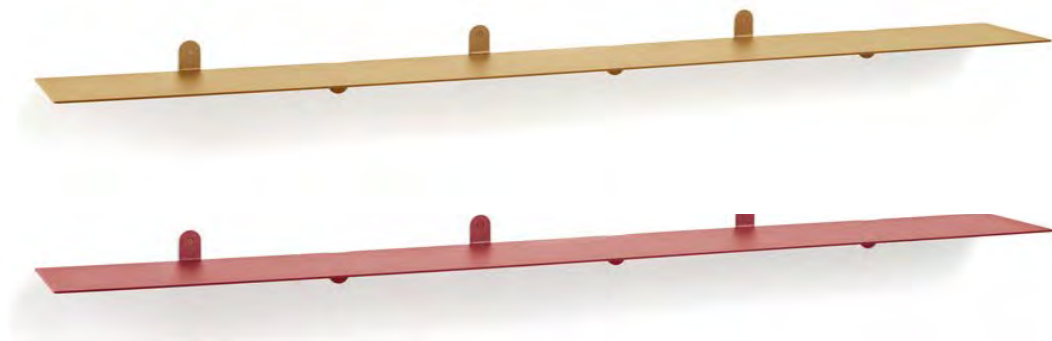

shelf

MATERIAL	powder coated steel (white, mustard, light grey, red, anthracite) or brass
SIZE	from 75cm to 200cm
PRICE	between € 181,82 - € 462,81 <i>price exclusive vat - exclusive transport cost</i>

- white
- mustard
- red
- light grey
- black
- brass

shelf n°1
price: € 181,82 (STEEL) - € 462,81 (BRASS)
dimensions: 74cm x 15cm

- white
- mustard
- red
- light grey
- black

shelf n°2
price: € 194,21
dimensions: 100cm x 25cm

shelf n°3
 price: € 305,79
 dimensions: 150cm x 25cm

shelf n°4
 price: € 359,50
 dimensions: 200cm x 25cm

5 circles

MATERIAL	variations of marble and polyethylene
SIZE	Ø 21 cm x 2 cm (5 circles)
PRICE	€ 421,49 <i>price exclusive vat - exclusive transport cost</i>