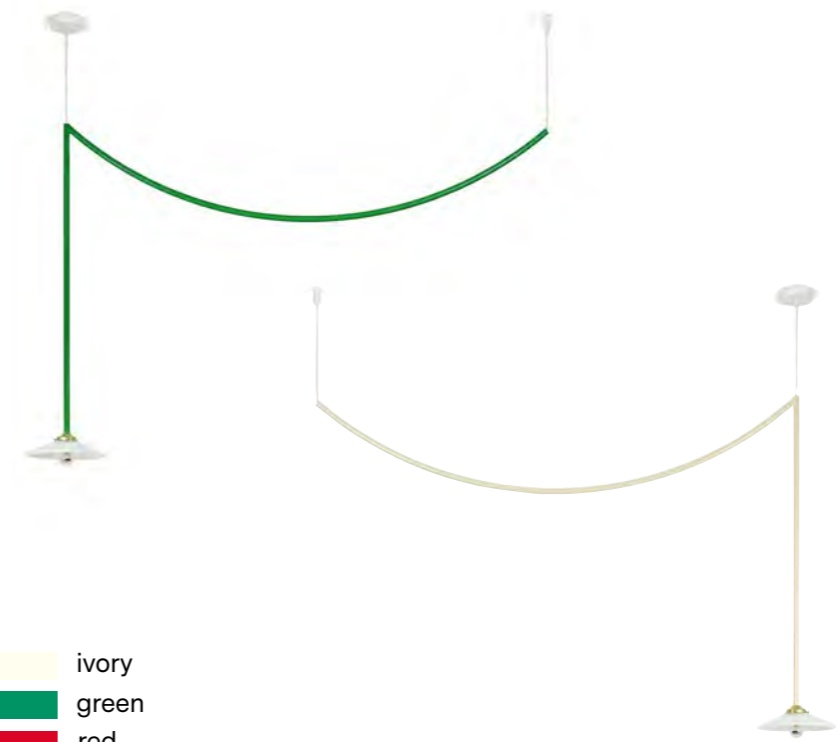

black
brass

lamp n°1

price: 404,96€ (STEEL) - 570,25€ (BRASS)
dimensions: 91,5cm x 93cm heigh

black
brass

lamp n°2

price: 404,96€ (STEEL) - 570,25€ (BRASS)
dimensions: 66,5cm x 117,5cm heigh

black
brass

lamp n°3

price: 322,31€ (STEEL) - 487,606€ (BRASS)
dimensions: 51,5cm x 72,5cm heigh

- ivory
- green
- red
- black
- brass

lamp n°4

price: 570,25€ (STEEL) - 983,47€ (BRASS)
dimensions lamp: 148cm x 95cm heigh

- ivory
- green
- red
- black
- brass