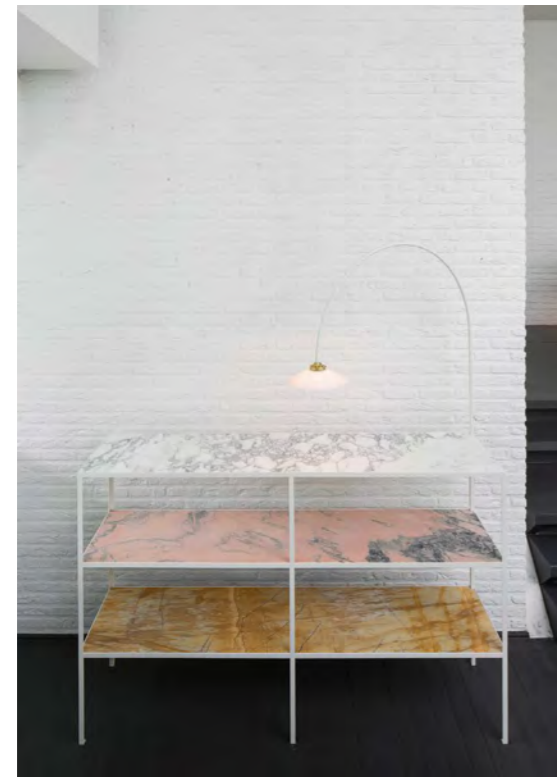

muller van severen

MATERIAL	lacquered (white) steel frame with variations of marble
SIZE	180 cm x 42 cm x 114 cm
PRICE	€ 11 200 <i>price exclusive vat - exclusive transport cost</i>