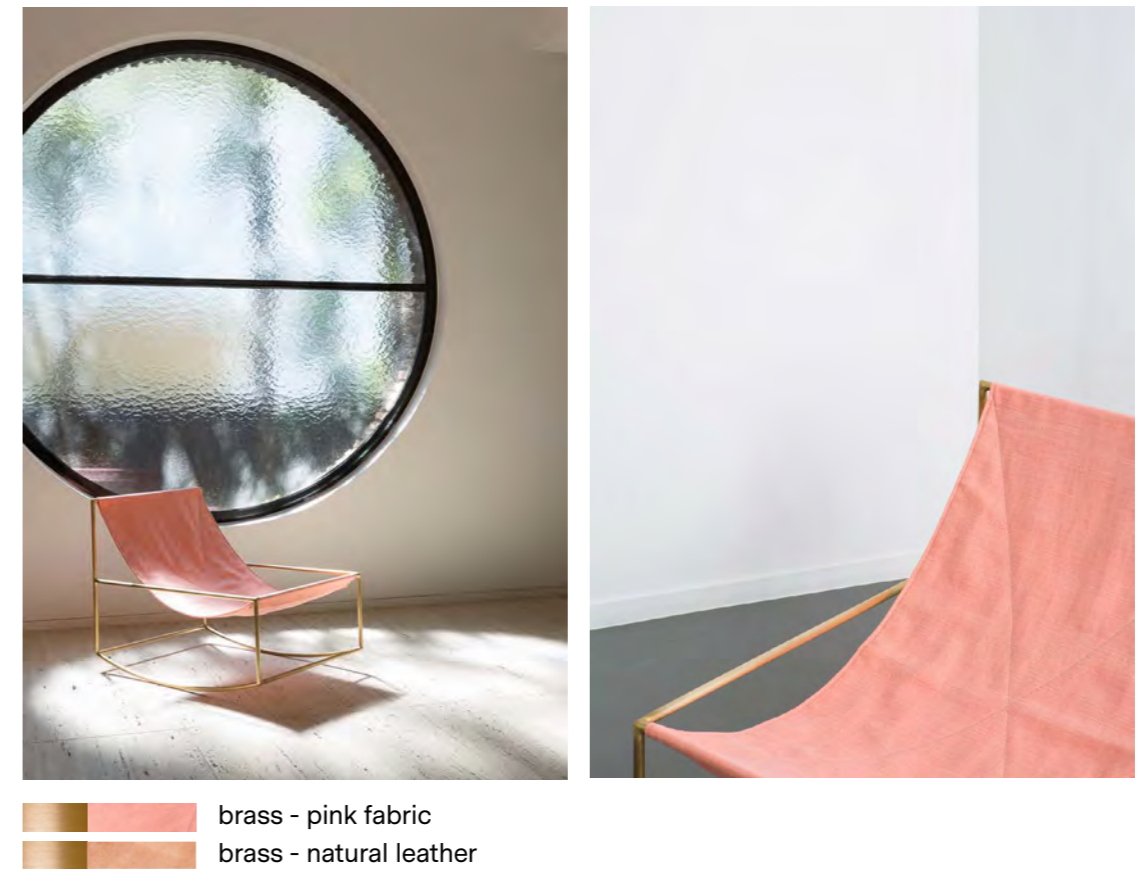

rocking chair

MATERIAL	brass frame with fabric (pink) or natural leather
SIZE	82 cm x 60 cm x 35,5 cm (seat), 65,5 cm (total)
PRICE	€ 2066,12 (textile) - € 2727,27 (leather) <i>price exclusive vat - exclusive transport cost</i>