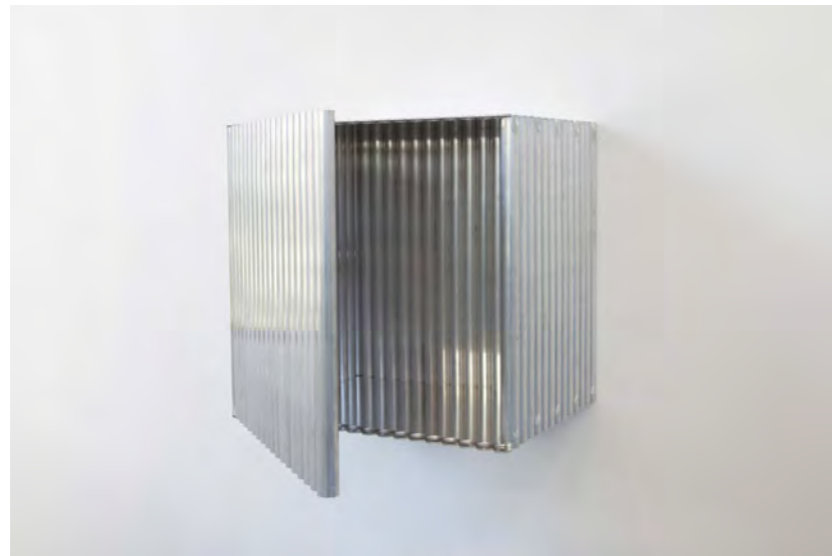

muller van severen

MATERIAL	aluminium

SIZE	55 cm x 42 cm x 52 cm

PRICE	€ 4000 <i>price exclusive vat - exclusive transport cost</i>

---

catalogue retail

MATERIAL	aluminium

SIZE	150 cm x 42 cm x 52 cm

PRICE	€ 6000 <i>price exclusive vat - exclusive transport cost</i>