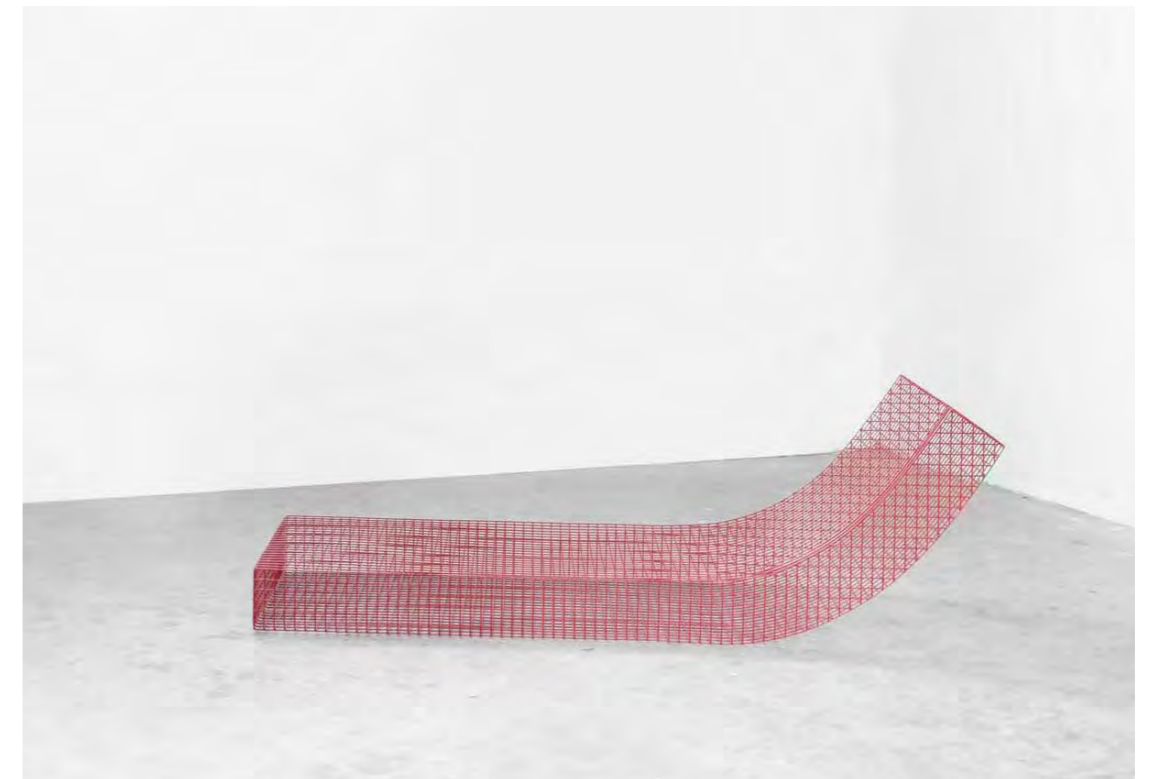

MATERIAL	stainless steel or powder coated (white/red/green) stainless steel
SIZE	139 cm x 60 cm x 37 cm
PRICE	€ 3000 - € 3300 (powder coated) <i>price exclusive vat - exclusive transport cost</i>

MATERIAL	stainless steel or powder coated (white / red / green) stainless steel
SIZE	177,5 cm x 60 cm x 51 cm
PRICE	<i>production on hold</i>