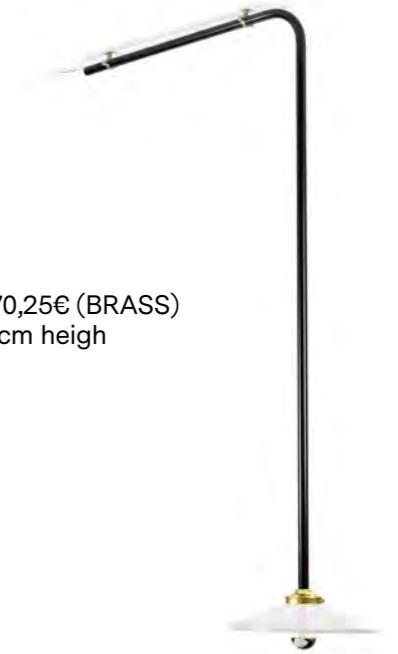

- ivory
- green
- red
- black
- oak

ceiling lamps

MATERIAL	powder coated (black) steel or brass powder coated (black, green, ivory, red) or brass
SIZE	5 different sizes
PRICE	between € 322,31 - € 983,47 <i>price exclusive vat - exclusive transport cost</i>

black
brass

lamp n°1

price: 404,96€ (STEEL) - 570,25€ (BRASS)
dimensions: 91,5cm x 93cm heigh

black
brass

lamp n°2

price: 404,96€ (STEEL) - 570,25€ (BRASS)
dimensions: 66,5cm x 117,5cm heigh

black
brass

lamp n°3

price: 322,31€ (STEEL) - 487,606€ (BRASS)
dimensions: 51,5cm x 72,5cm heigh

- ivory
- green
- red
- black
- brass

lamp n°4

price: 570,25€ (STEEL) - 983,47€ (BRASS)
dimensions lamp: 148cm x 95cm heigh

- ivory
- green
- red
- black
- brass

lamp n°5

price: 570,25€ (STEEL) - 983,47€ (BRASS)
dimensions lamp: 98cm x 56cm heigh

muller van severen

pepper & salt

MATERIAL	carbon steel and nickel
SIZE	10 cm x 4,6 cm x 4,6 cm
PRICE	€ 74,38 (each) <i>price exclusive vat - exclusive transport cost</i>