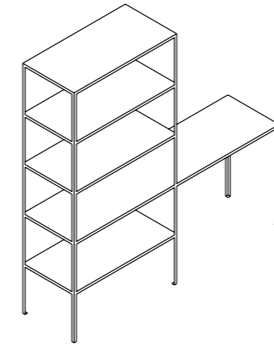

MATERIAL	lacquered (white) steel frame , terrazzo and natural leather
SIZE	78 cm x 60 cm x 60 cm
PRICE	€ 3200 <i>price exclusive vat - exclusive transport cost</i>

muller van severen

rack + table s

MATERIAL	lacquered (white) steel or brass frame with polyethylene or marble shelves
SIZE	180 cm x 45 cm x 190 cm
PRICE	€ 5200 (steel) - € 5700 (brass) - € 9100 (marble) <i>price exclusive vat - exclusive transport cost</i>

catalogue retail

rack + table s

MATERIAL	lacquered (white) steel or brass frame with polyethylene or marble shelves
SIZE	180 cm x 45 cm x 190 cm
PRICE	€ 5200 (steel) - € 5700 (brass) - € 9100 (marble) <i>price exclusive vat - exclusive transport cost</i>

	white		green
	red/brown		red
	blue		white
	green		yellow
	white		pink

strangled
rack

muller van severen

MATERIAL	unlacquered steel frame with polyethylene shelves
SIZE	170cm x 43 cm x 175 cm and 170 cm x 33,5 cm x 194 cm
PRICE	€ 7300 <i>price exclusive vat - exclusive transport cost</i>