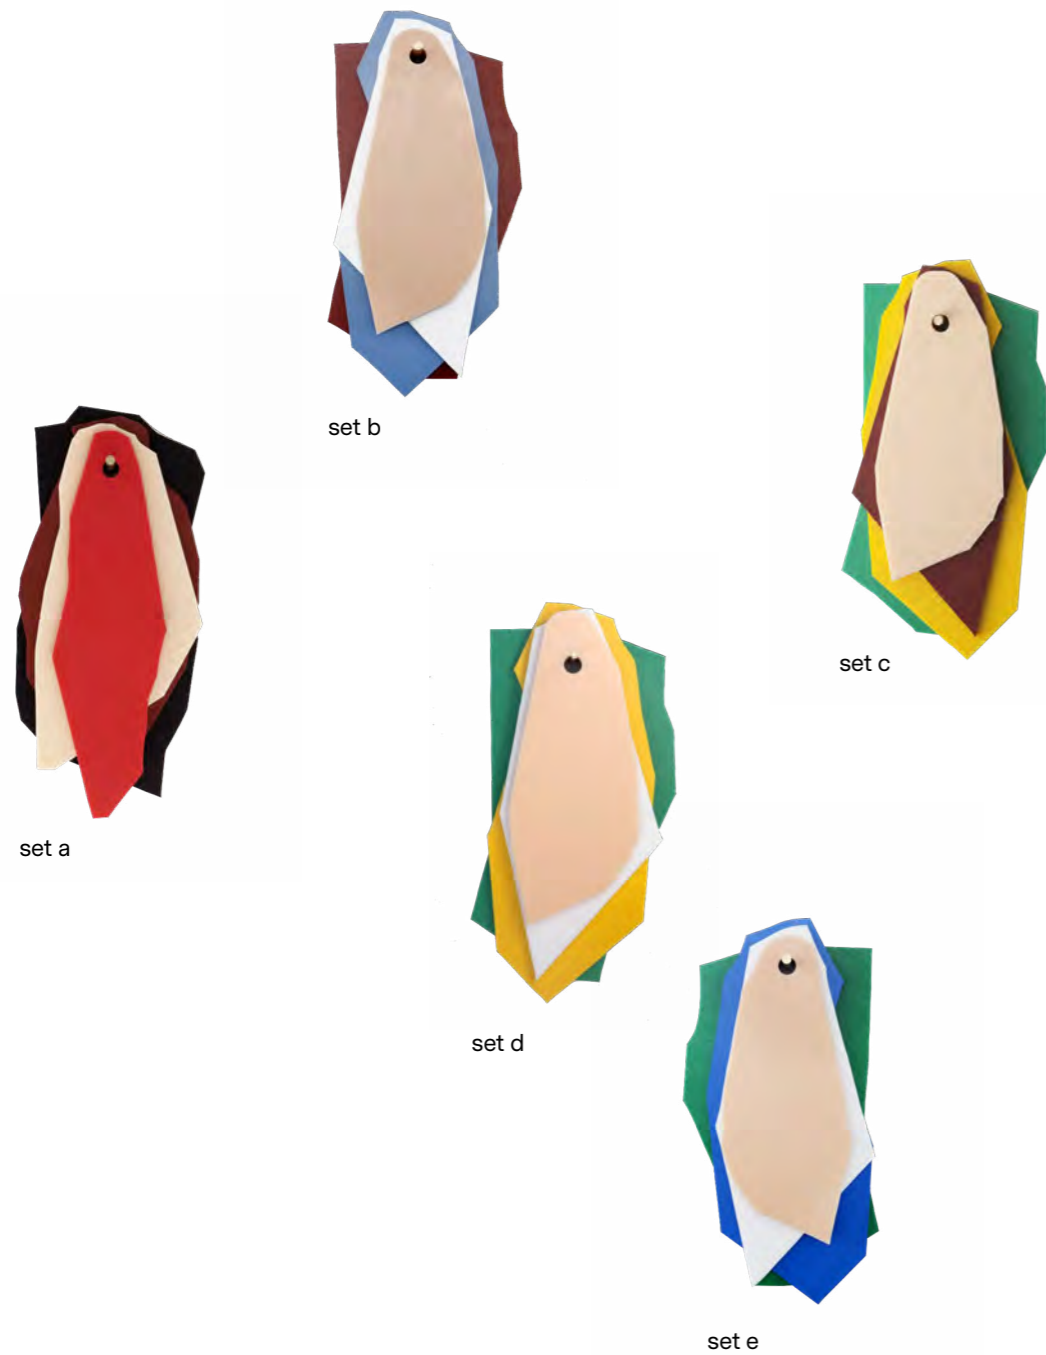

muller van severen

MATERIAL	polyethylene and brass
SIZE	35 cm x 70 cm
PRICE	€ 735,54 <i>price exclusive vat - exclusive transport cost</i>

cutting boards

catalogue retail

MATERIAL	lacquered (white or red) steel frame with natural leather
SIZE	62 cm x 62 cm x 61 cm
PRICE	€ 1859,50 <i>price exclusive vat - exclusive transport cost</i>

solo seat