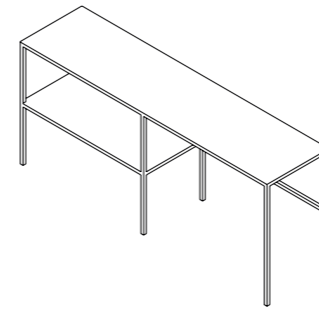

catalogue retail

MATERIAL	wool, cashmere silk, pashmina wool
SIZE	300 cm x 200 cm
PRICE	<i>sold out</i>

muller van severen

alu table S

MATERIAL	aluminium frame (black) and high gloss painted steel, copper or brass
SIZE	70 cm x 70 cm x 73 cm
PRICE	€ 2700 <i>price exclusive vat - exclusive transport cost</i>

catalogue retail

office brass

MATERIAL	brass frame and brass table top and shelves
SIZE	160 cm x 45 cm x 75 cm
PRICE	€ 5200 <i>price exclusive vat - exclusive transport cost</i>

-  curry
-  pink
-  green
-  ivory
-  red
-  brass
-  copper
-  deep blue
-  blue metallic