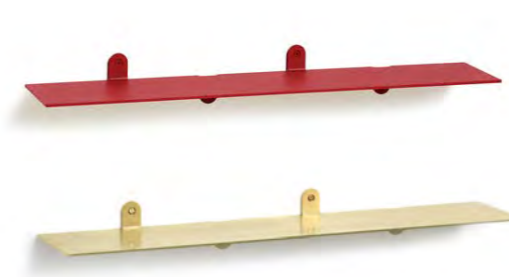

catalogue retail

rocking chair

MATERIAL	brass frame with fabric (pink) or natural leather
SIZE	82 cm x 60 cm x 35,5 cm (seat), 65,5 cm (total)
PRICE	€ 2066,12 (textile) - € 2727,27 (leather) <i>price exclusive vat - exclusive transport cost</i>

shelf

MATERIAL	powder coated steel (white, mustard, light grey, red, anthracite) or brass
SIZE	from 75cm to 200cm
PRICE	between € 181,82 - € 462,81 <i>price exclusive vat - exclusive transport cost</i>

- white
- mustard
- red
- light grey
- black
- brass

shelf n°1
price: € 181,82 (STEEL) - € 462,81 (BRASS)
dimensions: 74cm x 15cm

- white
- mustard
- red
- light grey
- black

shelf n°2
price: € 194,21
dimensions: 100cm x 25cm