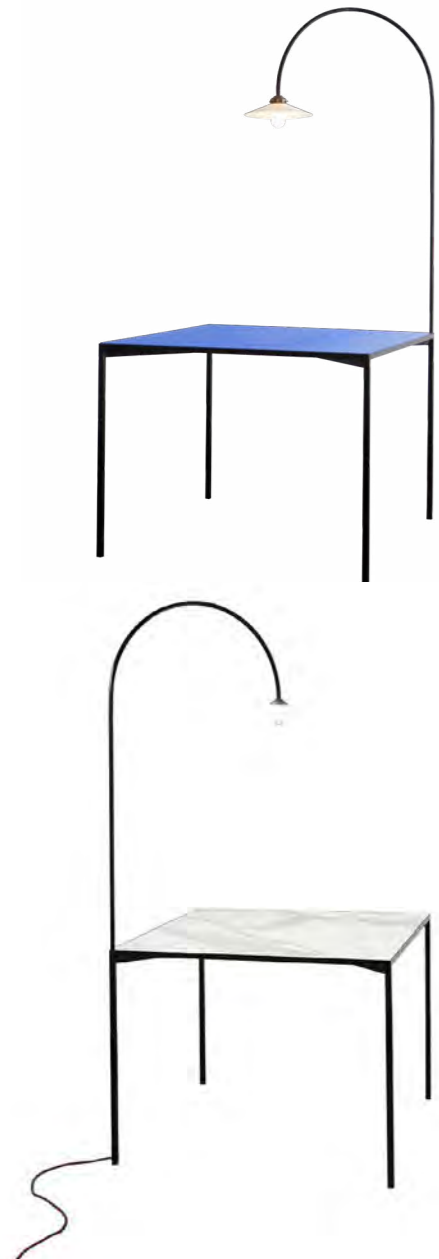

alu table S	40	alltubes cabinet low	58
office brass	41	alltubes cabinet high	59
double desk	42	ombra block	60
carpet blue - yellow	43	ombra	61
table emaille #1	44		
table emaille #2	45		
table emaille #3	46		
table emaille #4	47	muller van severen for valerie_objects	
wireS #1	48	valerie_objects collection	62-89
wireS #5	49		
wireS #6	50		
cabinet emaille	51		
wireC #1-2	52-53		
sofa cavrois	54		
alltubes bench	55		
alltubes wallcabinet S	56		
alltubes wallcabinet L	57		

muller van severen

table + lamp

MATERIAL	lacquered steel frame (black) and polyethylene top (blue or green) or marble top (variable)
SIZE	100 cm x 100 cm x 75 cm (table) and 202 cm high with lamp
PRICE	€ 4300 (polyethylene) - marble on request <i>price exclusive vat - exclusive transport cost</i>

catalogue retail

rack + seat

MATERIAL	unlacquered steel frame with polyethylene (red) shelves and natural leather seat
SIZE	92 cm x 80 cm x 140 cm
PRICE	€ 5400 <i>price exclusive vat - exclusive transport cost</i>

muller van severen

first chair

MATERIAL	lacquered (white) steel frame with polyethylene seat and back
SIZE	38 cm x 49 cm x 80 cm
PRICE	€ 1100 <i>price exclusive vat - exclusive transport cost</i>

catalogue retail